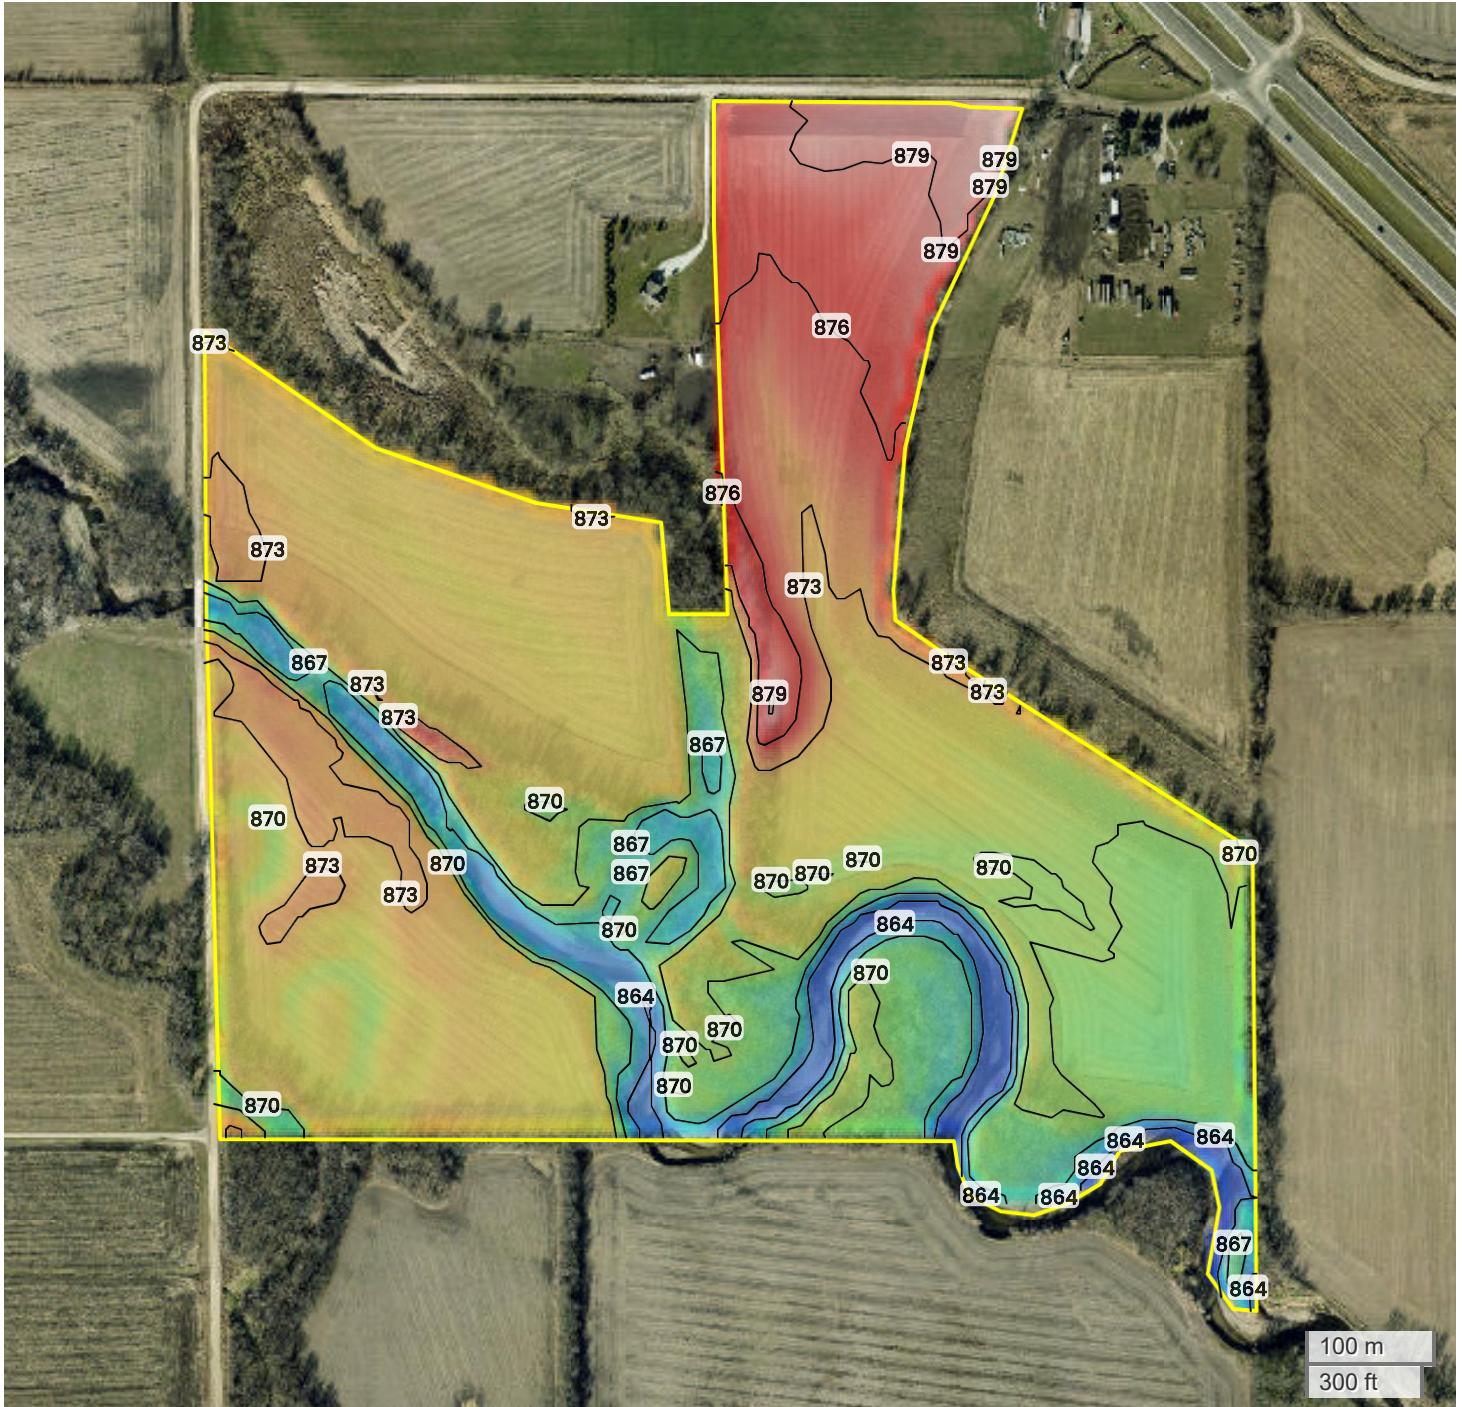

DALLAS COUNTY (102.58 AC TOTAL, 51.36 AC TILLABLE)

# TOPOGRAPHY

Center: 41.787162, -93.887671  
**33-81N-26W**  
 Des Moines Township  
 Dallas County, IA

Source: USGS 10m DEM  
 Interval(ft): 3  
 Max: 879.0 ft  
 Min: 864.0 ft  
 Range: 15.0 ft  
 Average: 871.5 ft